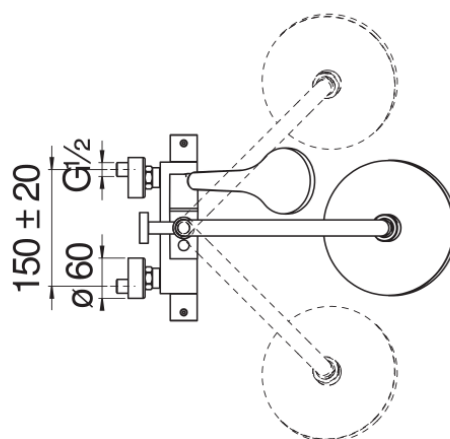

SPECIFICATIONS

External thermostatic mixer
Chrome
38° C safety cut-out
Non-return valves
Swivel shower head ø 200 mm
Sliding swivel hand shower support
Single jet hand shower and 150 cm hose
Compatible with shelf AV00141/5
Cartridge spare filters included in the package

Packaging: 117 x 42 x 8,5 cm / 0,04177 m³ / 6,8 kg

CERTIFICATIONS

FLOW RATE DIAGRAM: HOT/COLD WATER

FLOW RATE DIAGRAM: MIXED WATER