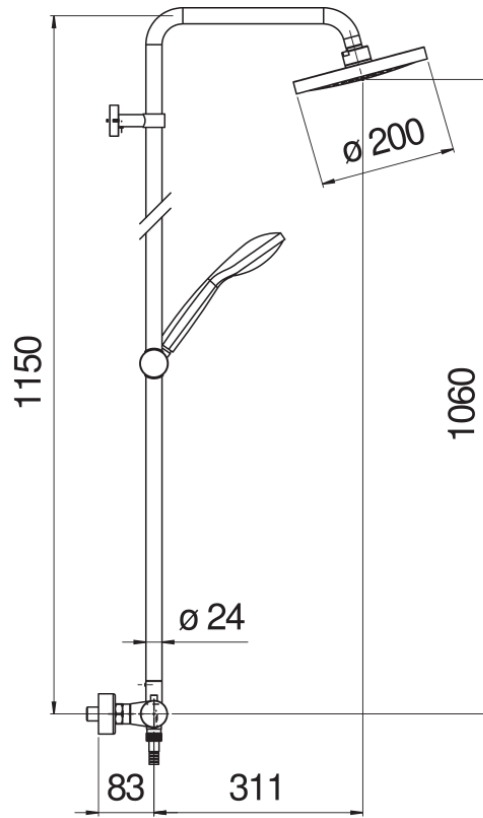

SPECIFICATIONS

External thermostatic mixer
Chrome
38° C safety cut-out
Non-return valves
Swivel shower head ø 200 mm
Sliding swivel hand shower support
Single jet hand shower and 150 cm hose
Compatible with shelf AV00141/5
Cartridge spare filters included in the package

Packaging: 117 x 42 x 8,5 cm / 0,04177 m³ / 6,8 kg

CERTIFICATIONS

FLOW RATE DIAGRAM: HOT/COLD WATER

FLOW RATE DIAGRAM: MIXED WATER