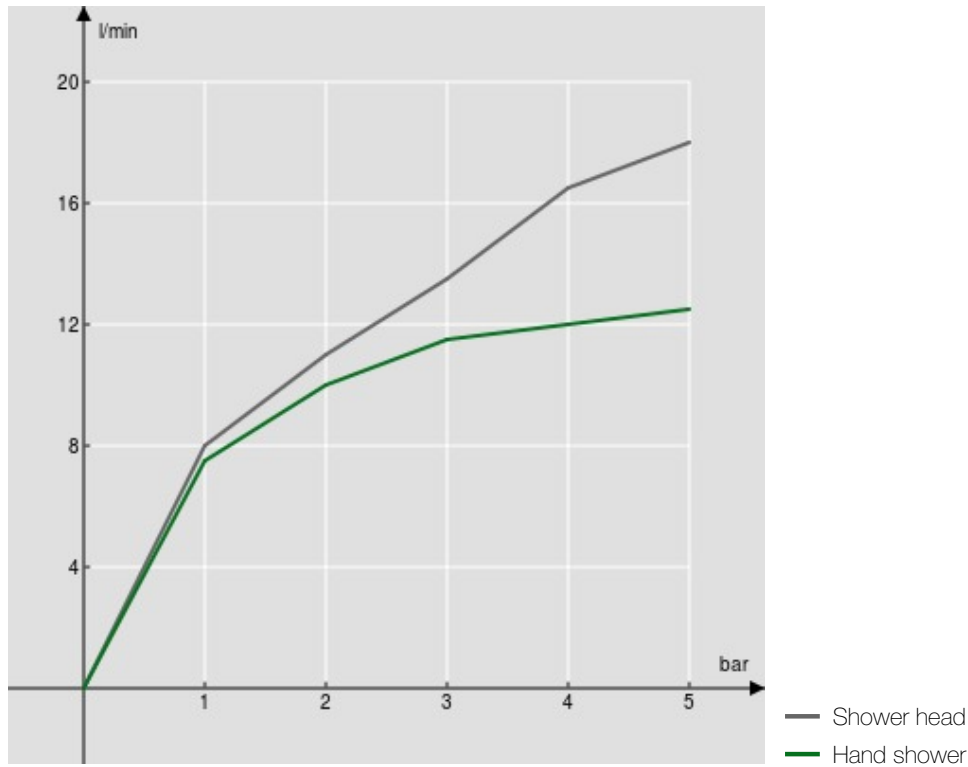

SPECIFICATIONS

External thermostatic mixer
Chrome
38° C safety cut-out
Non-return valves
Swivel shower head ø 200 mm
Sliding swivel hand shower support
Single jet hand shower and 150 cm hose
Compatible with shelf AV00141/5
Cartridge spare filters included in the package

Packaging: 117 x 42 x 8,5 cm / 0,04177 m³ / 6,8 kg

CERTIFICATIONS

FLOW RATE DIAGRAM: HOT/COLD WATER

FLOW RATE DIAGRAM: MIXED WATER